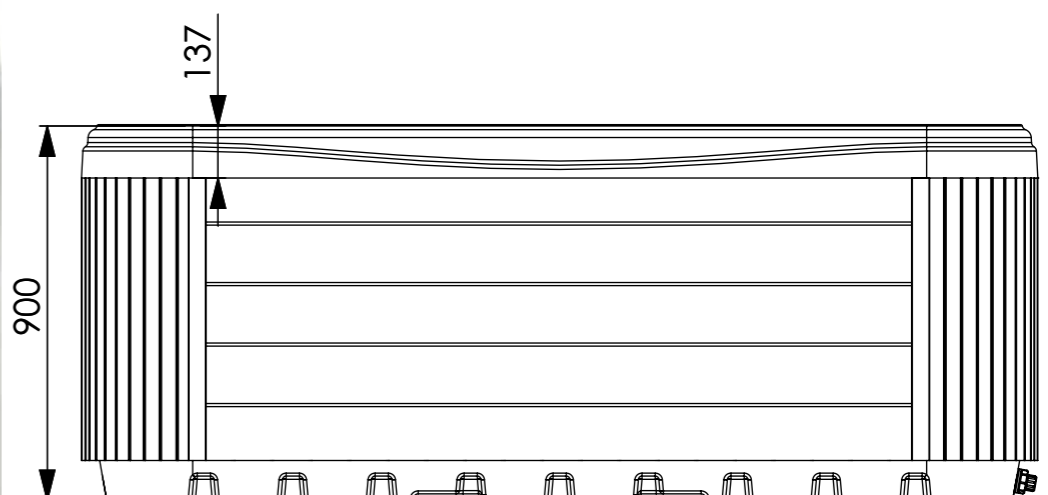

Product code	Jets	PC
AJ00214	Jet 2" - transparent 1 Hole transparent V3 Wellis	38
AJ00216	Jet 3" - transparent 1 Hole transparent V3 Wellis	12
AJ00217	Jet 3" - transparent 1 Hole rotational transparent V3 Wellis	24
AJ00218	Jet 5" - transparent 1 Hole transparent V3 Wellis	2
AJ00219	Jet 5" - transparent 1 Hole rotational transparent V3 Wellis	2
AJ00226SET	2" jet body V3 transparent set	4
AJ00228SET	3" jet body V3 transparent set	36
AJ00230SET	5" jet body V3 transparent set	38

Product family: PeakLine

Sheet name: <b>Elbrus 230 medence</b>		Projection		
File name: <b>FJ_WM00544_ENG</b>				
Dimension SPA: <b>2300x2300x900 mm</b>		Min. electrical needs: <b>230 V - 1x48A - 50Hz - 3 kW Heater</b>		
Weight of the SPA: <b>370 kg</b>	<b>Raklap 2330x940x145 - AE00278</b>	<b>Control box: GECKO YE-5 + K1000</b>		
Rim height: <b>137 mm</b>	Approved by: <b>Samu József</b>	Pr. No: <b>P-000000</b>	Number: <b>WM00544</b>	<b>A</b>
Minimum water: <b>1180 liter</b>	Created: <b>2018. 09. 28.</b>	Drawer: <b>szomo - 2018. 09. 28. 10:37:40</b>	A3	M 1:15