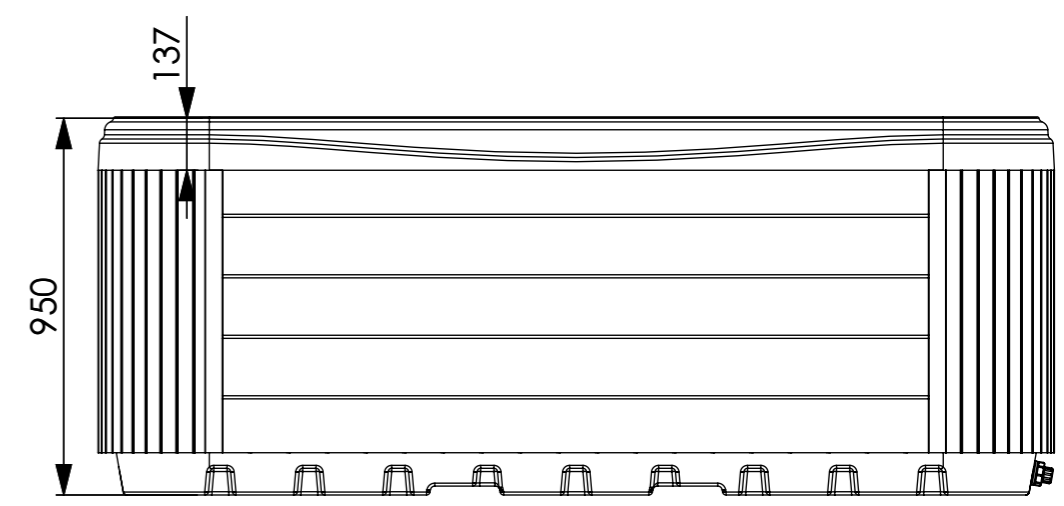

Product code	Jets	PC
AJ00214	Jet 2" - transparent 1 Hole transparent V3 Wellis	18
AJ00216	Jet 3" - transparent 1 Hole transparent V3 Wellis	20
AJ00217	Jet 3" - transparent 1 Hole rotational transparent V3 Wellis	37
AJ00218	Jet 5" - transparent 1 Hole transparent V3 Wellis	6
AJ00173	Jet 7" - magmajet dark grey	1
AJ00219	Jet 5" - transparent 1 Hole rotational transparent V3 Wellis	8
AJ00230SET	5" jet body V3 transparent set	12
AJ00228SET	3" jet body V3 transparent set	57
AJ00226SET	2" jet body V3 transparent set	18

Product family: PeakLine

Sheet name: Everest medence		Projection		
File name: FJ_WM00547_ENG_Everest medence				
Dimension SPA: 2360x2360x950 mm		Min. electrical needs: 230 V - 3x20A - 50Hz - 3 kW Heater		
Weight of the SPA: 452 kg	Raklap 2350x980x145 - AE00423	Control box: GECKO YT8 + K1000		
Rim height: 137 mm	Approved by: Samu József	Pr. No: P-000000	Number: WM00547	A
Minimum water: 1500 liter	Created: 2018. 10. 29.	Drawer: szomo - 2018. 10. 29. 8:07:19	A3	M 1:15